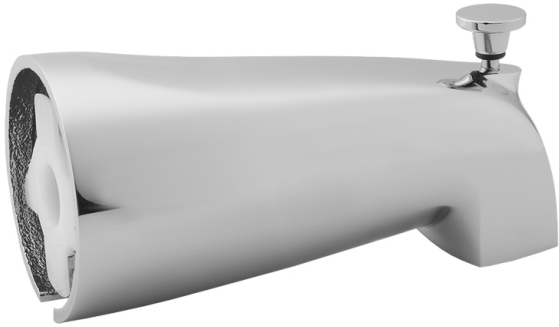

Brass Body Diverter Tub Spout

Model #: 2042-

FEATURES:

- Brass body design diverter tub spout
- Slip fit for use with 1/2" copper or 1/2" pex
- 5 1/2" reach
- Easy set screw connection

AVAILABLE FINISHES:

Polished Chrome (PCH)	Satin Chrome (SC)	Bronze Umber (BU)
Satin Nickel (SN)	Pewter (PEW)	Caramel Bronze (CB)
Polished Nickel (PN)	Antique Brass (AB)	Antique Copper (ACU)
Oil-Rubbed Bronze (ORB)	Polished Brass (PB)	Polished Copper (PCU)
Vintage Bronze (VB)	Satin Brass (SB)	Matte Black (MBK)
Satin Gold (SG)	Polished Gold (PG)	Black Nickel (BKN)
White (WH)	Unlacquered Brass (ULB)	Satin Cooper (SCU)
Almond (ALD)	Amber (AMB)	Azure Blue (AZB)
Coral (COR)	Mint Green (GRN)	Stone Grey (GRY)
Lilac (LAC)	Light Blue (LBL)	Limon (LIM)
Plum (PLM)	Pink (PNK)	Red (RED)
Graphite (GPH)	Aged Unlacquered Brass (AUB)	